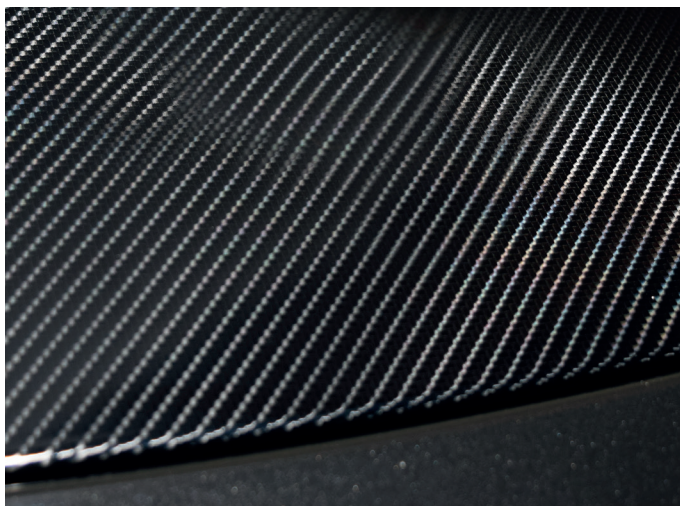

Metamark M-PPF® C

Carbon Fibre Effect TPU Paint Protection Film

Application Examples

See our Metamark M-PPF® C in action!

Specifications

M-PPF® C

Face Film	150 Micron TPU Film
Adhesive	Repositionable Solvent Acrylic
Liner	PET Liner
Durability	10 Years¹
Finishes	Carbon Fibre Effect
Roll Widths	1524mm
Roll Lengths	10m

Features and Benefits

Advanced TPU Films

For exceptional impact resistance and conformability.

Hydrophobic

Water is repelled at a far greater rate than from factory paintwork.

Self-Healing Technology

Films can endure levels of abrasion that recovers with gentle heat or the sun.

Low Gloss Finish

Creating a realistic effect, enhancing the appearance of the vehicle.

10 Year Warranty

MetaSure warranty program that ensures the product compliance with specification.

For full product information, application guides and technical support, visit www.metamark.co.uk.

For all pricing and sales enquiries contact us at:
UK: 0345 345 5645 • International: +44 (0)1524 387132
UK Email: sales@metamark.co.uk
International Email: internationalorders@metamark.co.uk

Metamark (UK) Limited

Metamark House, Genesis Business Park, Woking, GU21 5RW
Lunside, New Quay Road, Lancaster, LA1 5QP

¹Zone 1 - for other regions and climates in regards to material external weathering, please refer to our full Durability Guide found on our website. All information stated is correct at time of creation.